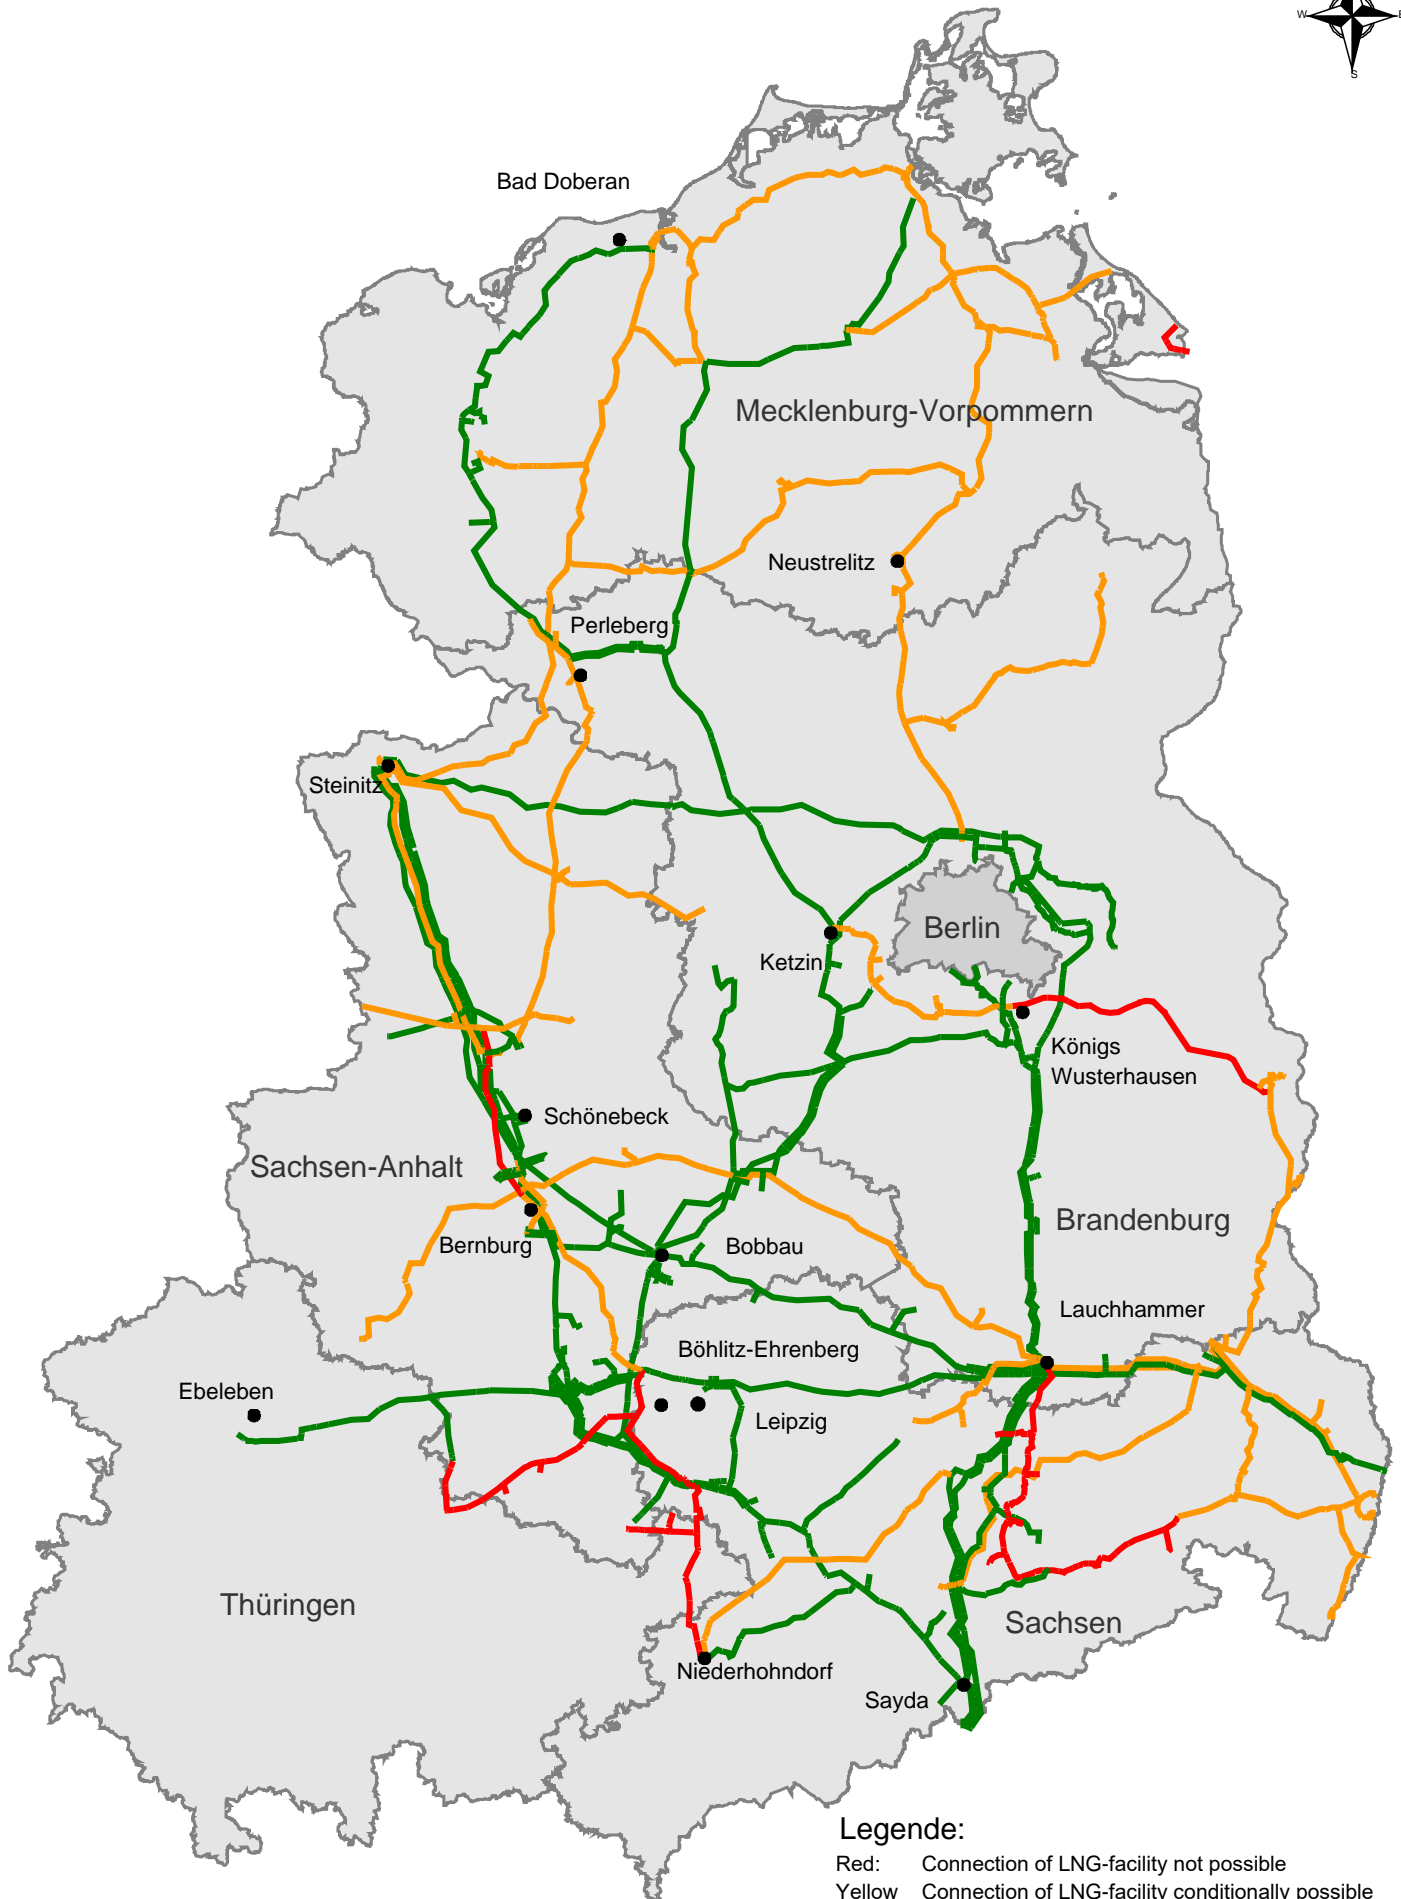

LNG congestion map

Legende:

- Red: Connection of LNG-facility not possible
- Yellow: Connection of LNG-facility conditionally possible
- Green: Connection of LNG-facility possible